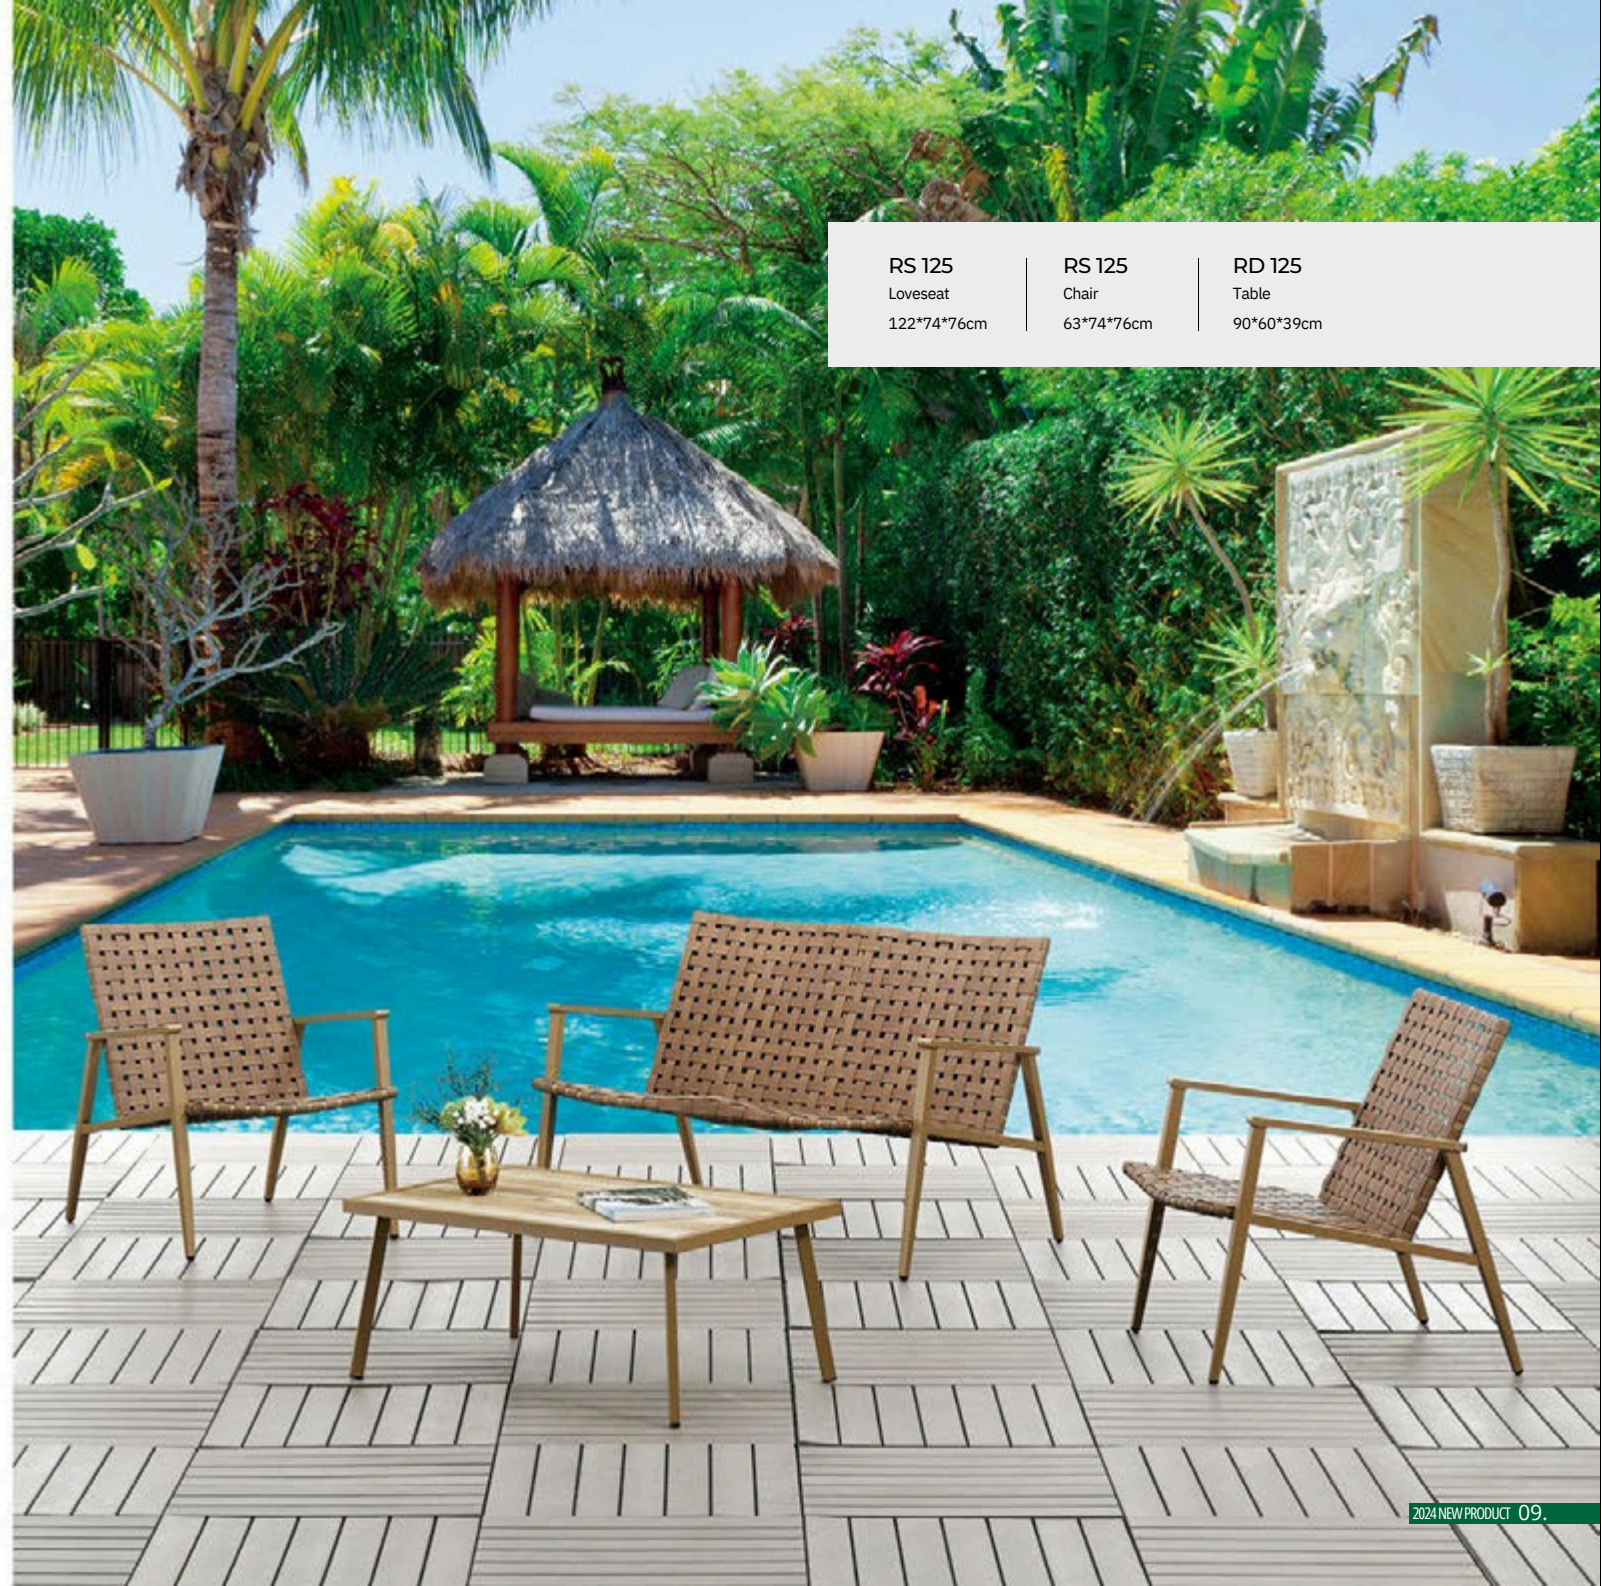

RS 125 Loveseat 122*74*76cm	RS 125 Chair 63*74*76cm	RD 125 Table 90*60*39cm