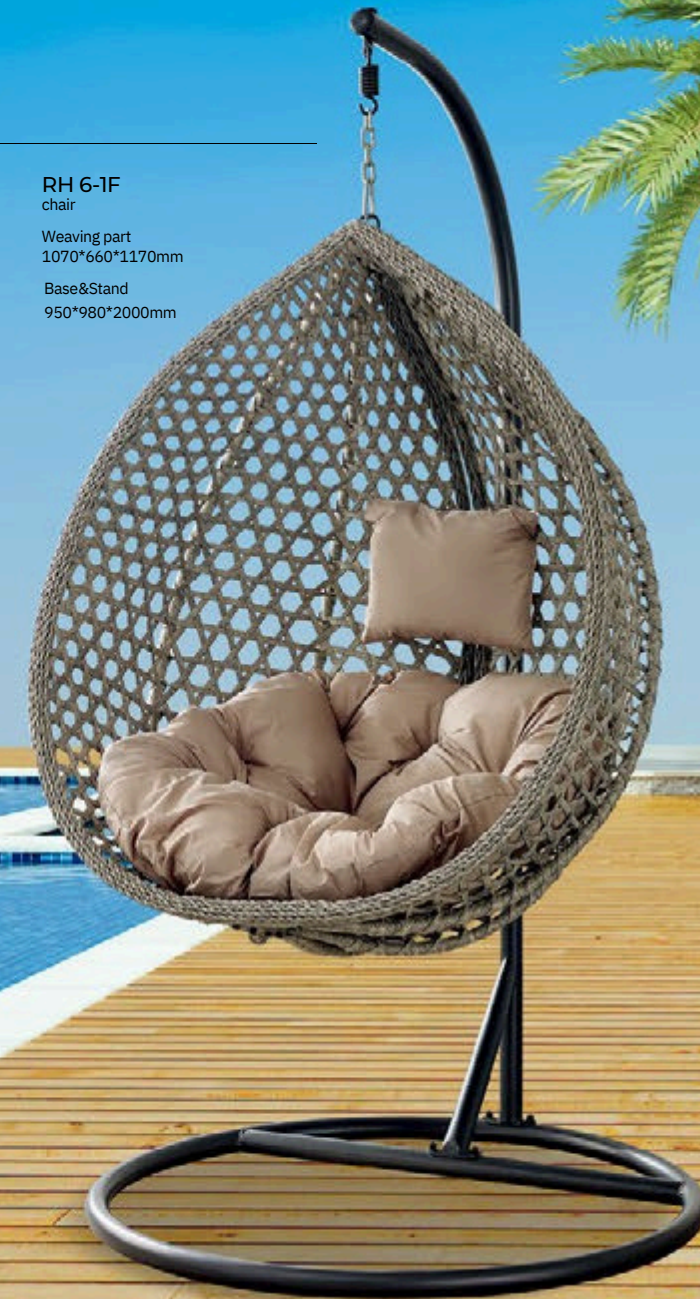

RH 6-1F
chair
Weaving part
1070*660*1170mm
Base&Stand
950*980*2000mm